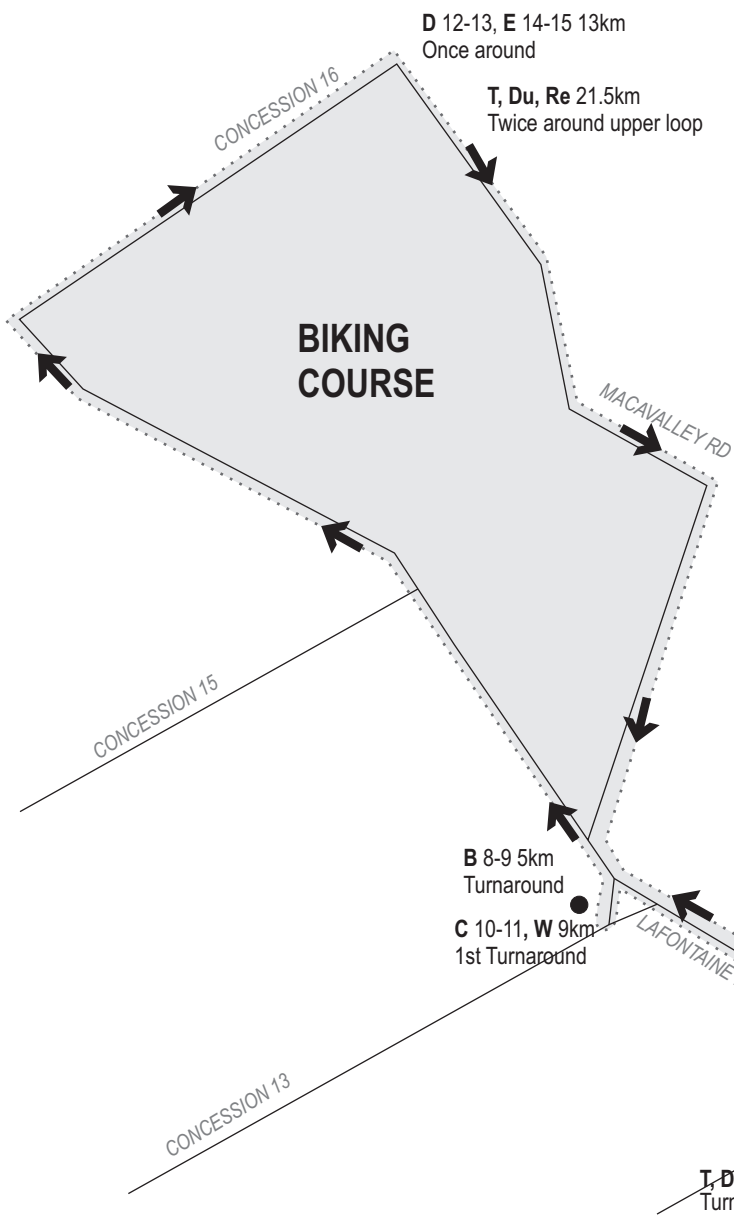

CODES	
A	6-7 Orange
B	8-9 Light Blue
C	10-11 Dark Green
D	12-13 Red
E	14-15 Purple
T	Triathlon - adults - Yellow
Du	Duathlon
Re	Relay - Yellow
W	Friendship Wave - Yellow

CODES	
A	6-7 Orange
B	8-9 Light Blue
C	10-11 Dark Green
D	12-13 Red
E	14-15 Purple
T	Triathlon - adults - Yellow
Du	Duathlon
Re	Relay - Yellow
W	Friendship Wave - Yellow