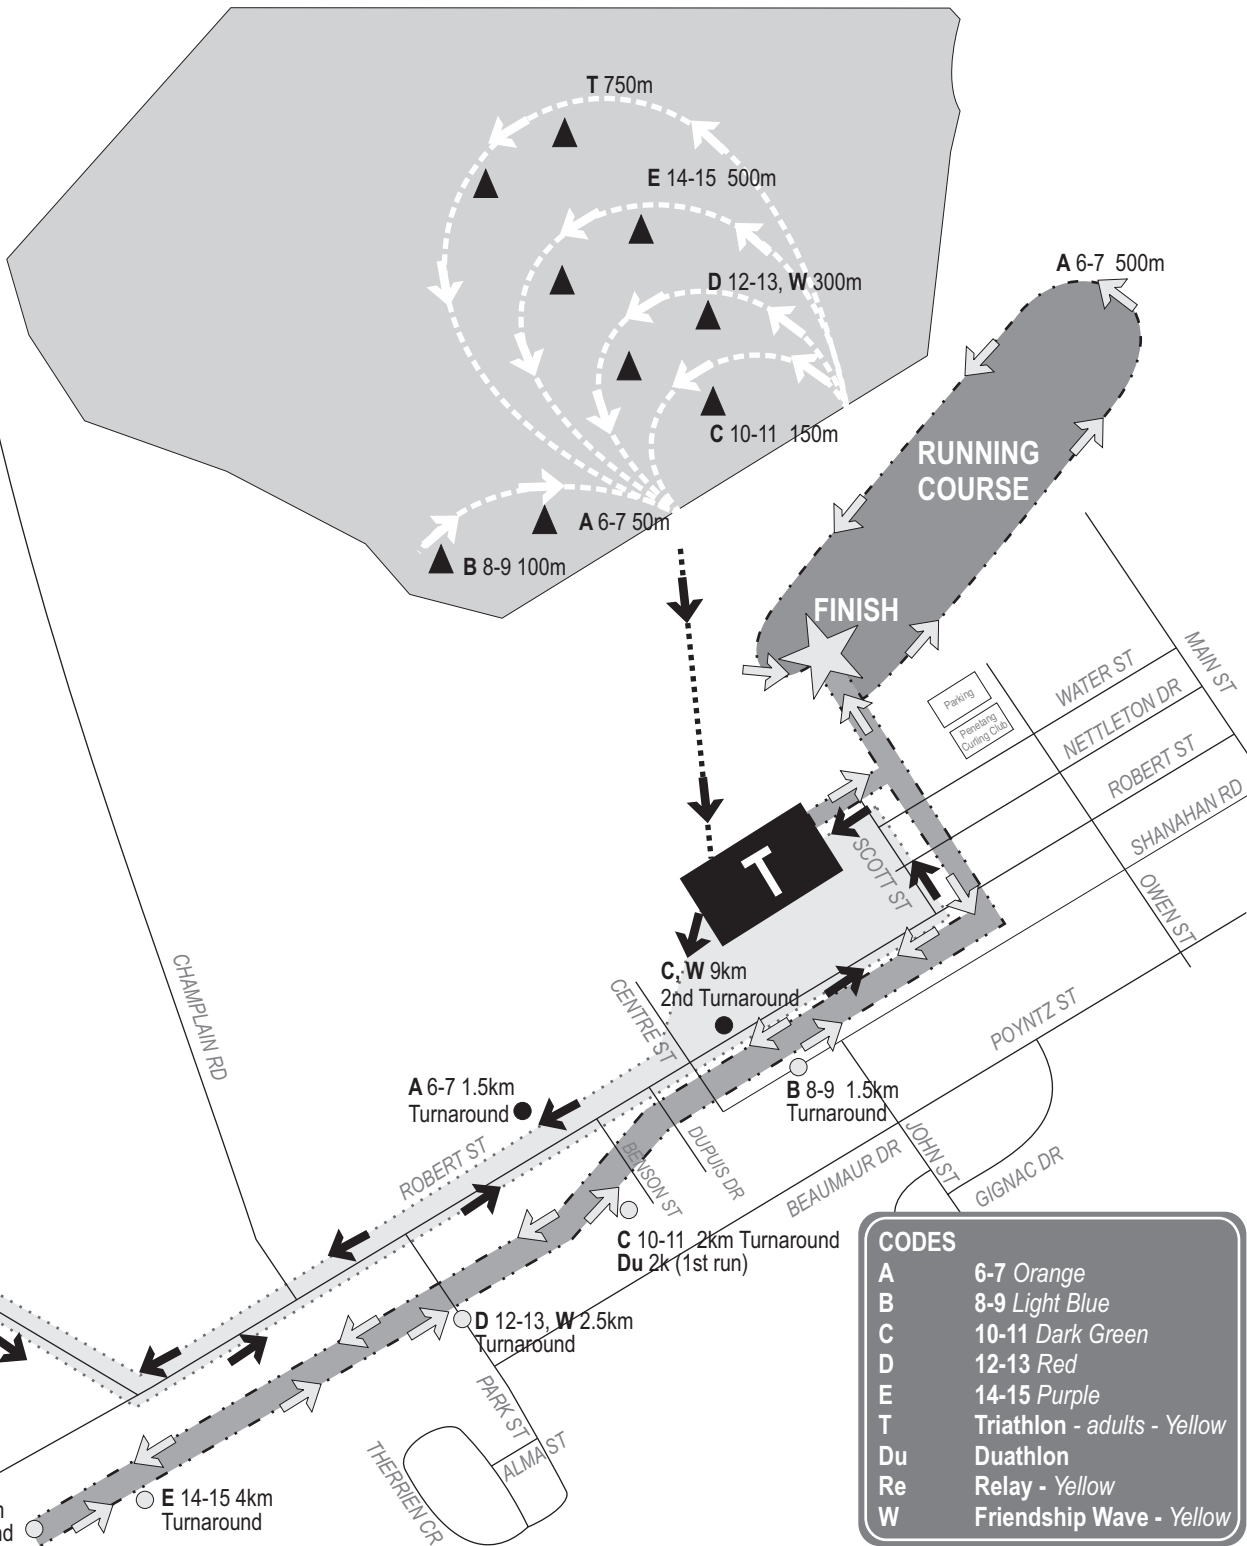

CODES	
A	6-7 Orange
B	8-9 Light Blue
C	10-11 Dark Green
D	12-13 Red
E	14-15 Purple
T	Triathlon - adults - Yellow
Du	Duathlon
Re	Relay - Yellow
W	Friendship Wave - Yellow

CODES	
A	6-7 Orange
B	8-9 Light Blue
C	10-11 Dark Green
D	12-13 Red
E	14-15 Purple
T	Triathlon - adults - Yellow
Du	Duathlon
Re	Relay - Yellow
W	Friendship Wave - Yellow